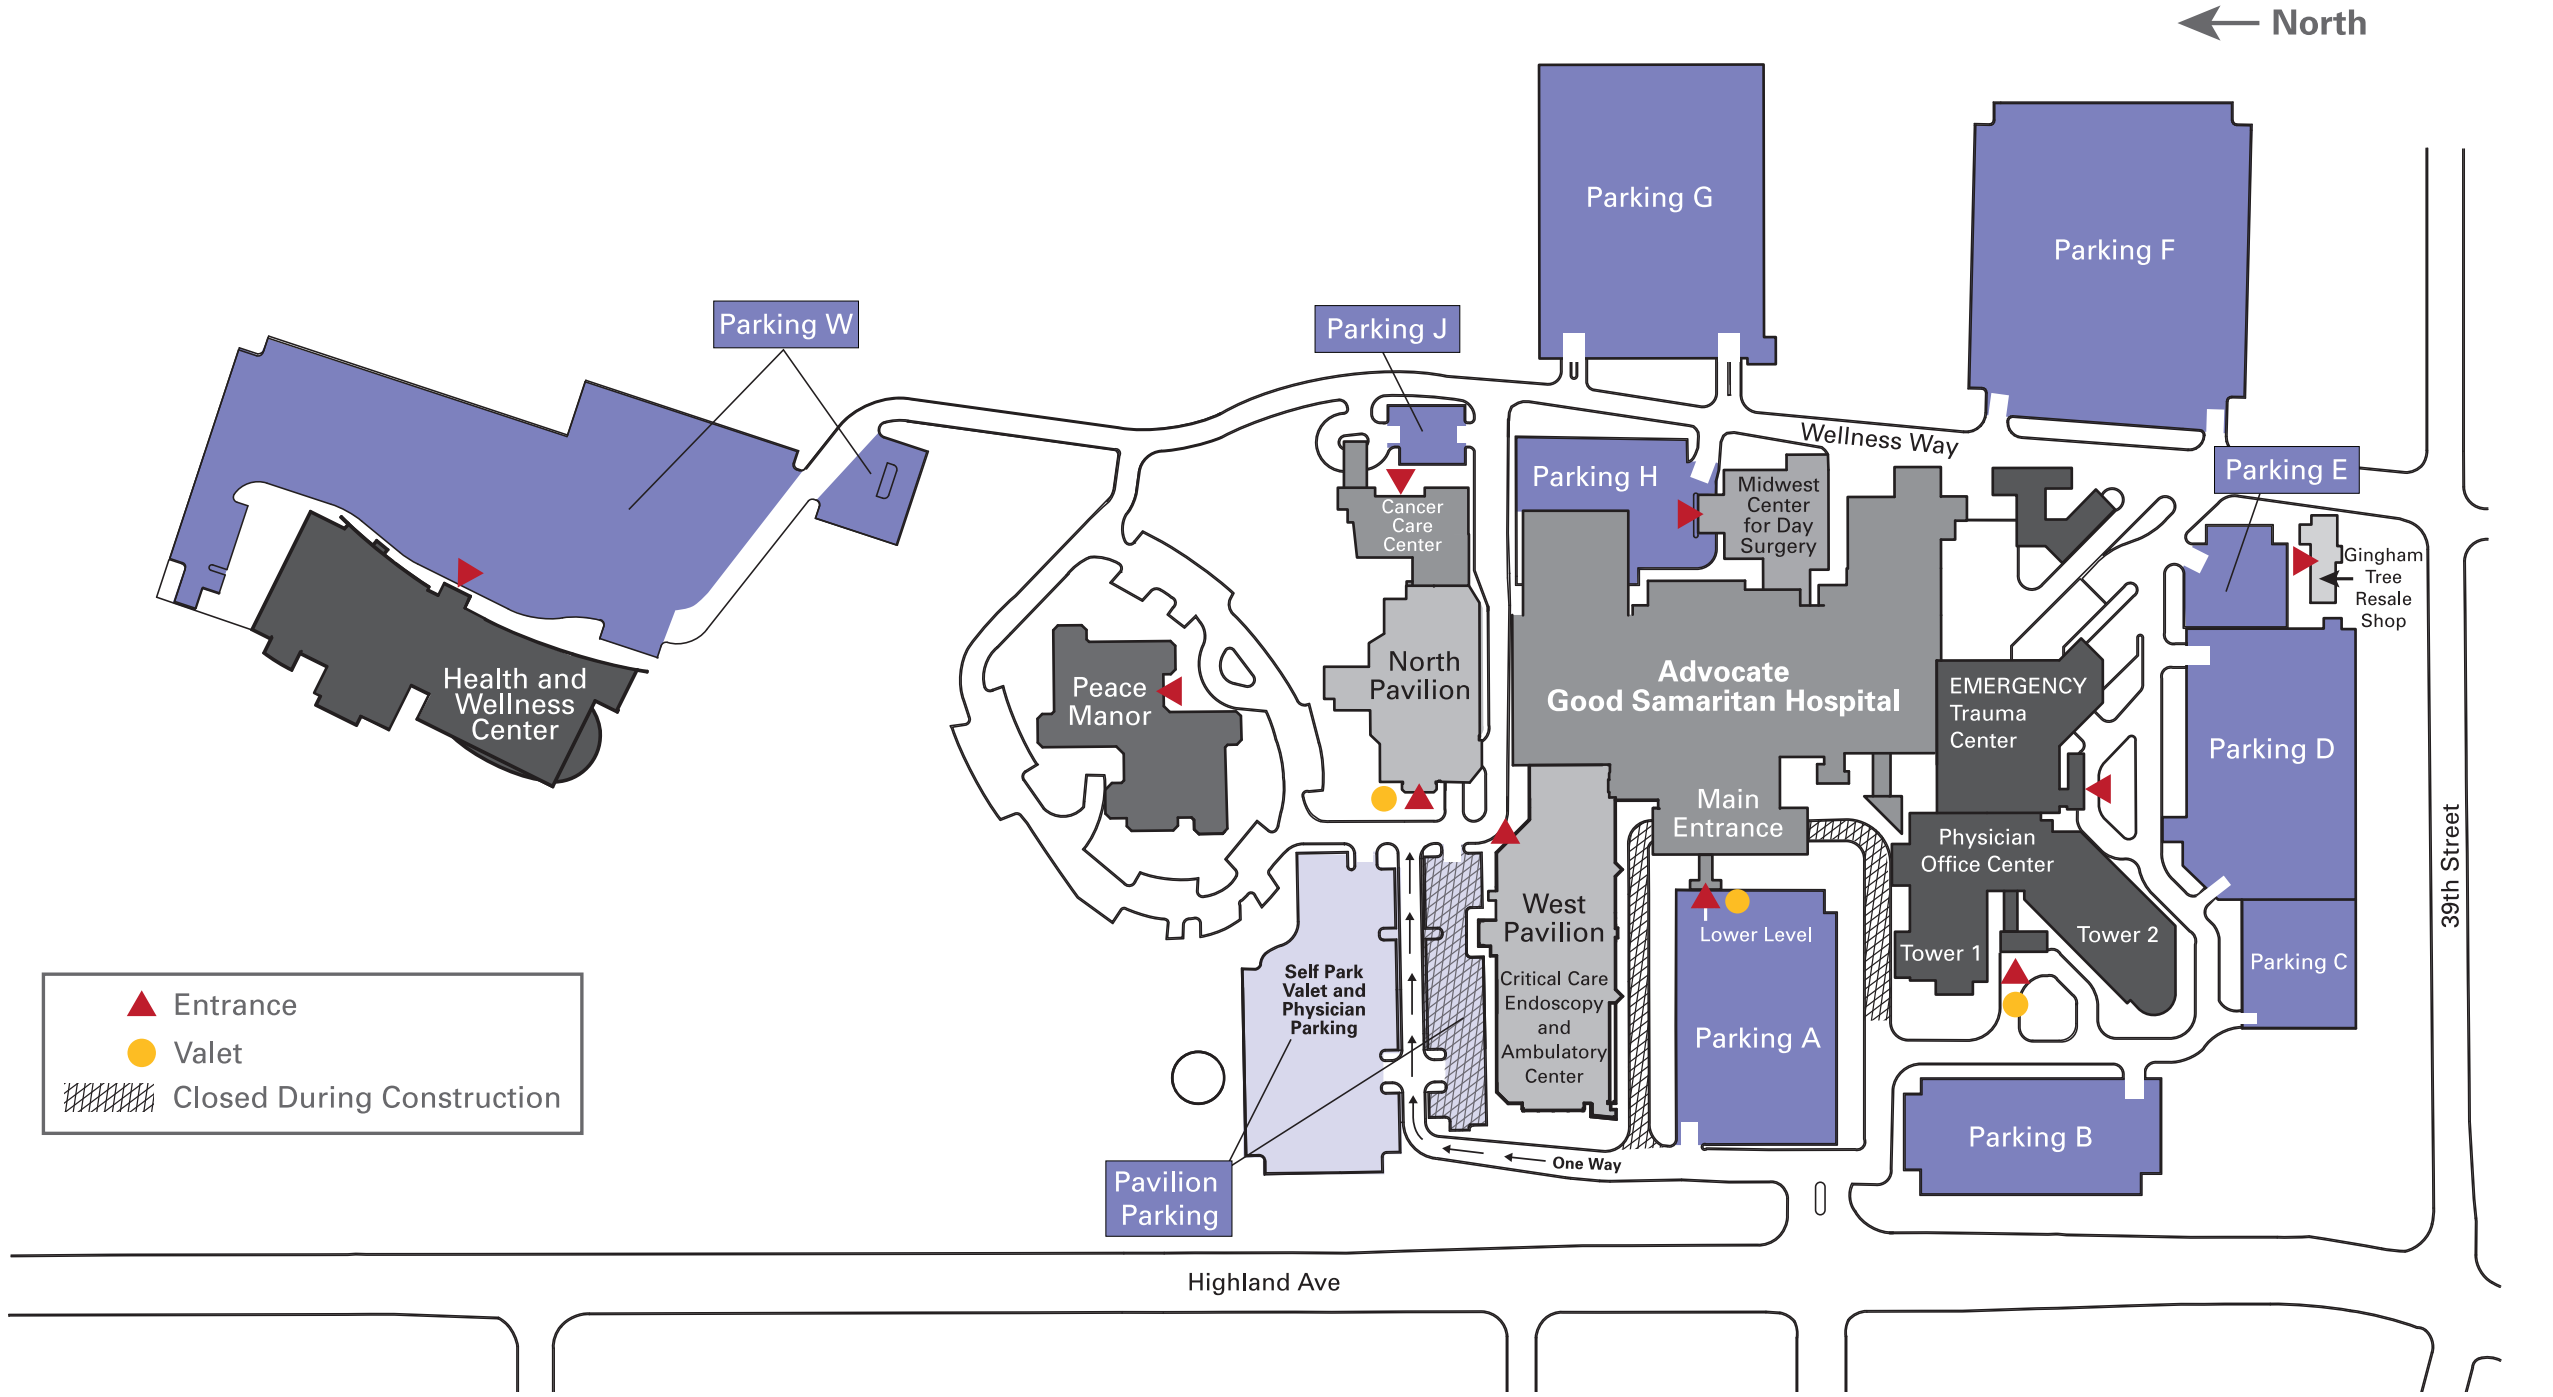

← North

▲ Entrance
 ● Valet
 [Hatched Box] Closed During Construction

3815 Highland Avenue • Downers Grove, IL 60515 • 630.275.5900